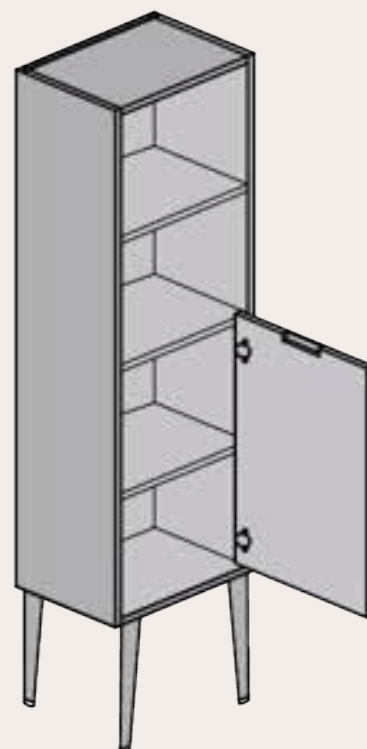

Handle

Quality guarantee

AVAILABLE MEASUREMENTS FOR FURNITURE OF 2 DRAWERS (cm)

Front view

Back view

Upper drawer

	WIDTH	L	A1
UNIT 70	70	591	215
UNIT 80	80	691	265

AVAILABLE MEASUREMENTS FOR SEMI-COLUMN (cm)

Front view

Back view

Front view (fixed shelves)

Front view (interior)

WWW.MAESTREBANOS.COM

Polígono Industrial Cabezuelo 2  
13440, Argamasilla de Calatrava (Ciudad Real)  
926 44 25 24  
maestrebamos@maestrebamos.com