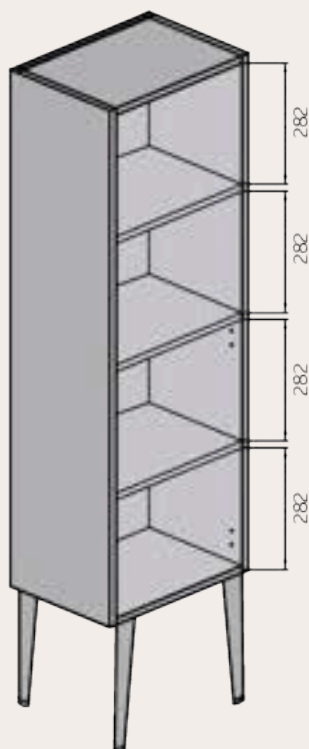

## TECHNICAL SPECIFICATIONS

**Structure:** Made of 16 mm particle board in light Locksley melamine.

**Front:** Made of 16 mm particle board in matte lacquered.

**Handle:** 150 mm embedded ABS handle, in shiny chrome.

Handle

Quality guarantee

AVAILABLE MEASUREMENTS FOR FURNITURE OF 2 DRAWERS (cm)

Front view

Back view

Upper drawer

	WIDTH	L	A1
UNIT 70	70	591	215
UNIT 80	80	691	265

AVAILABLE MEASUREMENTS FOR SEMI-COLUMN (cm)

Front view

Back view

Front view (fixed shelves)

Front view (interior)

WWW.MAESTREBANOS.COM

Polígono Industrial Cabezuelo 2  
13440, Argamasilla de Calatrava (Ciudad Real)  
926 44 25 24  
maestrebamos@maestrebamos.com