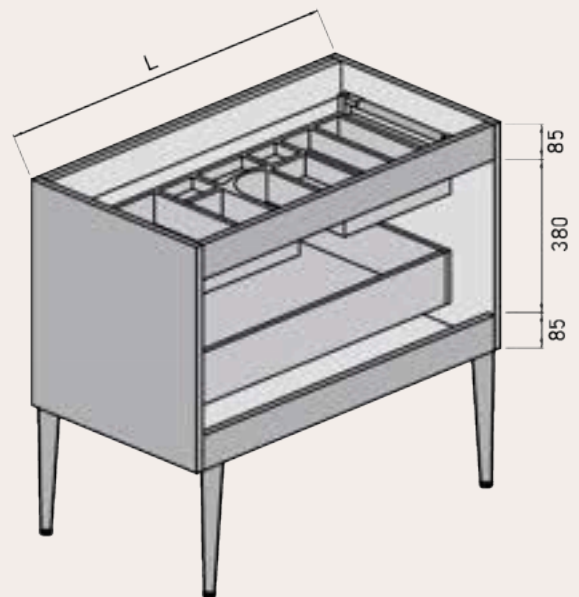

Handle

Quality guarantee

AVAILABLE MEASUREMENTS FOR FURNITURE OF 2 DRAWERS (cm)

Front view

Back view

Upper drawer

	WIDTH	L	A1
UNIT 70	70	591	215
UNIT 80	80	691	265

AVAILABLE MEASUREMENTS FOR SEMI-COLUMN (cm)

Front view

Back view

Front view (fixed shelves)

Front view (interior)

WWW.MAESTREBANOS.COM

Polígono Industrial Cabezuelo 2  
13440, Argamasilla de Calatrava (Ciudad Real)  
926 44 25 24  
maestrebamos@maestrebamos.com