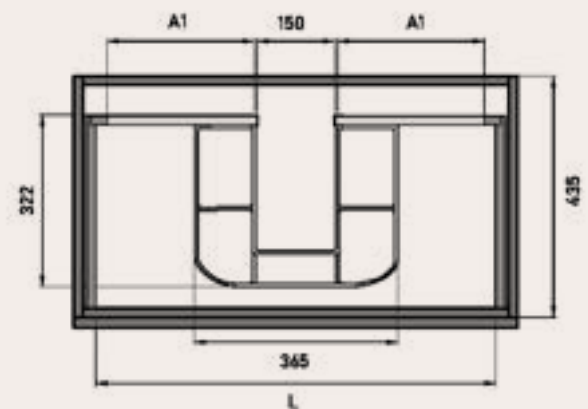

Handle

Quality guarantee

AVAILABLE MEASUREMENTS FOR FURNITURE OF 2 DRAWERS (cm)

Front view

Back view

Upper drawer

	WIDTH	L	A1
UNIT 70	70	591	215
UNIT 80	80	691	265

AVAILABLE MEASUREMENTS FOR SEMI-COLUMN (cm)