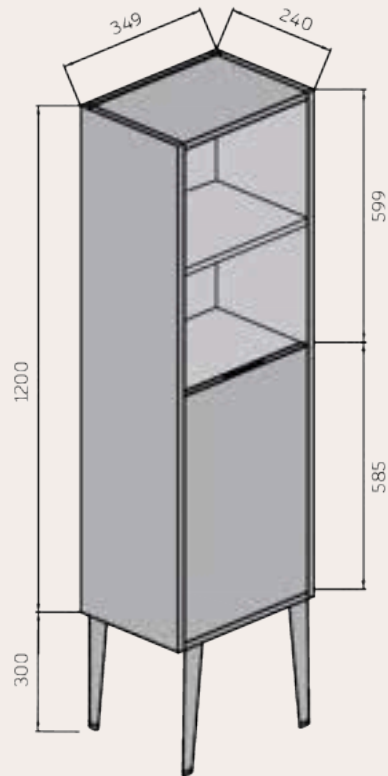

## TECHNICAL SPECIFICATIONS

**Structure:** Made of 16 mm particle board in light Locksley melamine.

**Front:** Made of 16 mm particle board in matte lacquered.

**Handle:** 150 mm embedded ABS handle, in shiny chrome.

Handle

Quality guarantee

AVAILABLE MEASUREMENTS FOR FURNITURE OF 2 DRAWERS (cm)

Front view

Back view

Upper drawer

	WIDTH	L	A1
UNIT 70	70	591	215
UNIT 80	80	691	265

AVAILABLE MEASUREMENTS FOR SEMI-COLUMN (cm)

Front view

Back view

Front view (fixed shelves)

Front view (interior)

WWW.MAESTREBANOS.COM

Polígono Industrial Cabezuelo 2  
13440, Argamasilla de Calatrava (Ciudad Real)  
926 44 25 24  
maestrebamos@maestrebamos.com