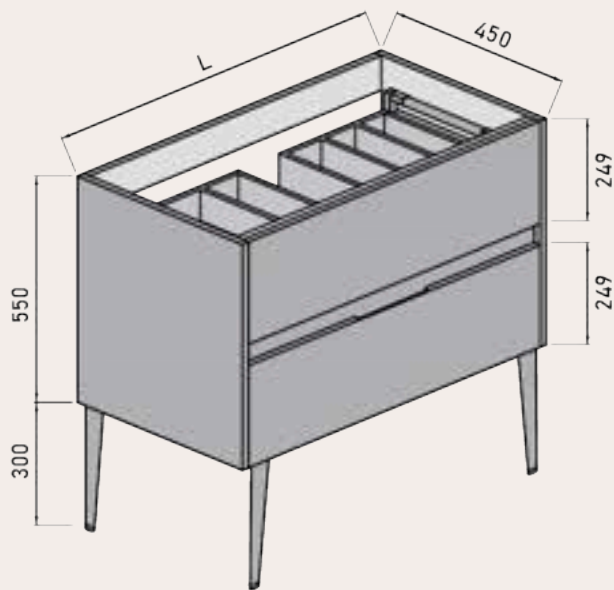

Handle

Quality guarantee

AVAILABLE MEASUREMENTS FOR FURNITURE OF 2 DRAWERS (cm)

Front view

Back view

Upper drawer

	WIDTH	L	A1
UNIT 70	70	591	215
UNIT 80	80	691	265

AVAILABLE MEASUREMENTS FOR SEMI-COLUMN (cm)